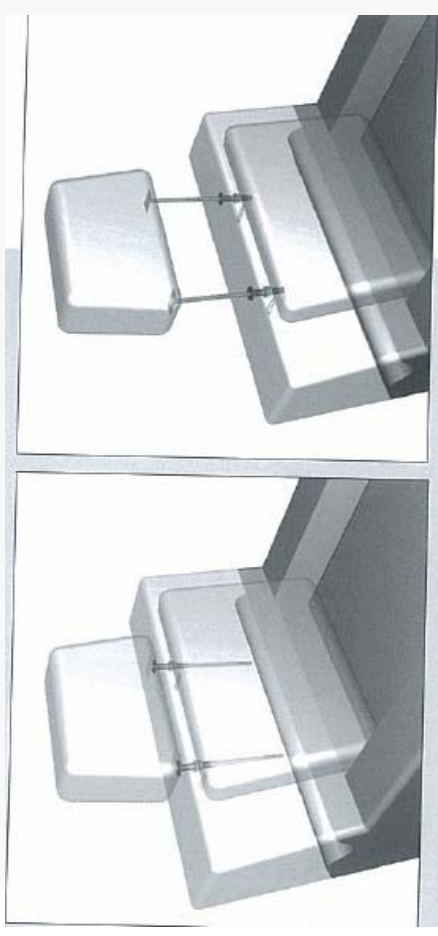

BAMBOO

PART #	MATERIAL	FINISH	PACK SIZE
11MBAMC290S	IRON	CHROME	25pcs