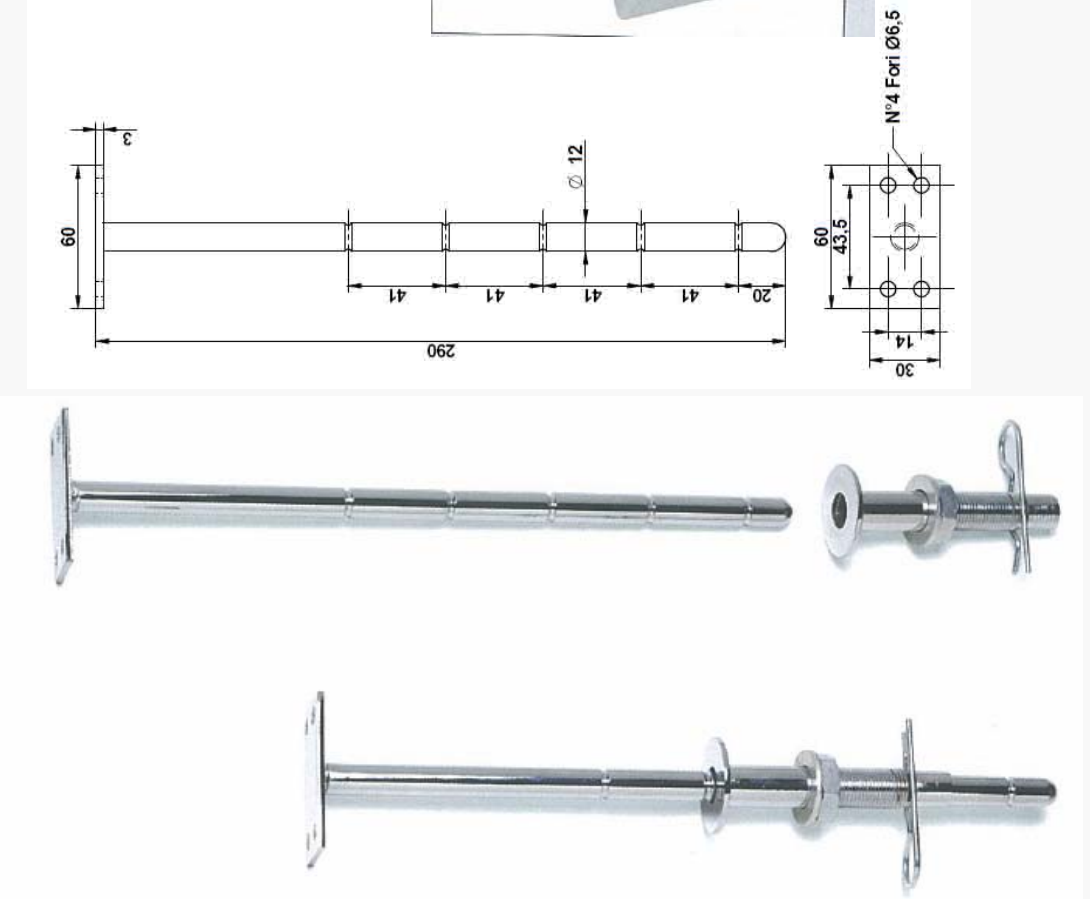

BAMBOO

PART #	MATERIAL	FINISH	PACK SIZE
11MBAMC290S	IRON	CHROME	25pcs