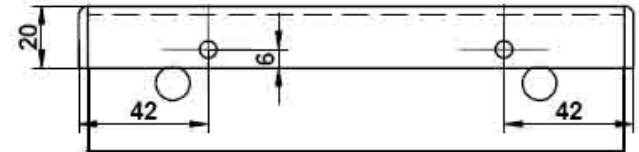

CORALLO

2.36"

PART #	MATERIAL	FINISH	HEIGHT	LENGTH	PACK SIZE
20FCORC140Z	IRON	CHROME	2.36" (60mm)	5.5" (140mm)	48PCS

LEGEND

80 = measurement in millimeters

4" = measurement in inches