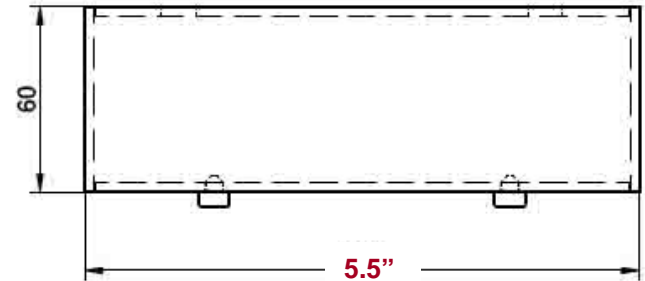

CORALLO

2.36"

PART #	MATERIAL	FINISH	HEIGHT	LENGTH	PACK SIZE
20FCORC140Z	IRON	CHROME	2.36" (60mm)	5.5" (140mm)	48PCS

LEGEND

80 = measurement in millimeters

4" = measurement in inches