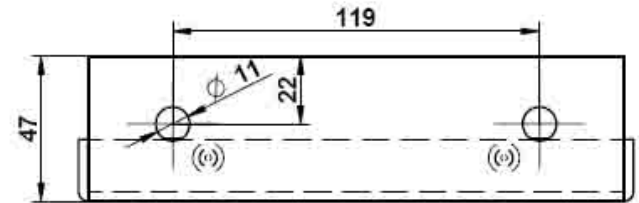

CORALLO

2.36"

PART #	MATERIAL	FINISH	HEIGHT	LENGTH	PACK SIZE
20FCORC140Z	IRON	CHROME	2.36" (60mm)	5.5" (140mm)	48PCS

LEGEND

80 = measurement in millimeters

4" = measurement in inches