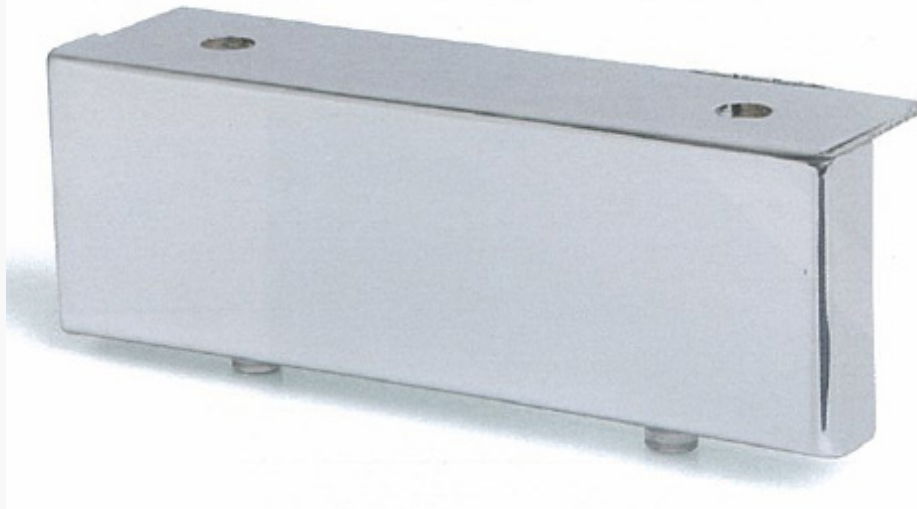

CORALLO

2.36"

PART #	MATERIAL	FINISH	HEIGHT	LENGTH	PACK SIZE
20FCORC140Z	IRON	CHROME	2.36" (60mm)	5.5" (140mm)	48PCS

LEGEND

80 = measurement in millimeters

4" = measurement in inches