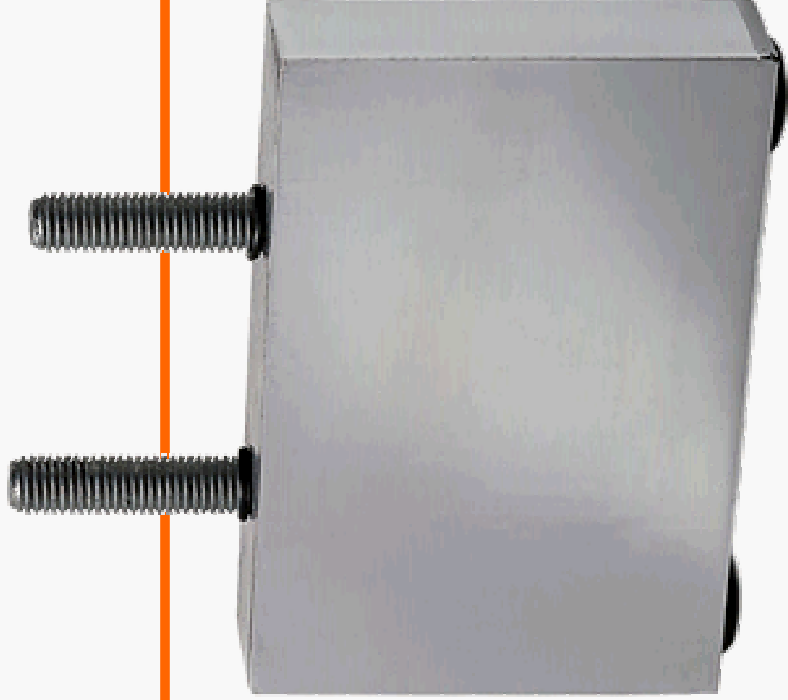

## LEGEND

80 = measurement in millimeters

4" = measurement in inches

PART #	MATERIAL	FINISH	HEIGHT	PACK SIZE
20APARL080	ALUMINUM	POLISH	3.15" (80mm)	24PCS
20APARO080	ALUMINUM	MATTE	3.15" (80mm)	24PCS
20APARL100	ALUMINUM	POLISH	4.00" (100mm)	24PCS
20APARO100	ALUMINUM	MATTE	4.00" (100mm)	24PCS
20APARL120	ALUMINUM	POLISH	4.75" (120mm)	24PCS
20APARO120	ALUMINUM	MATTE	4.75" (120mm)	24PCS