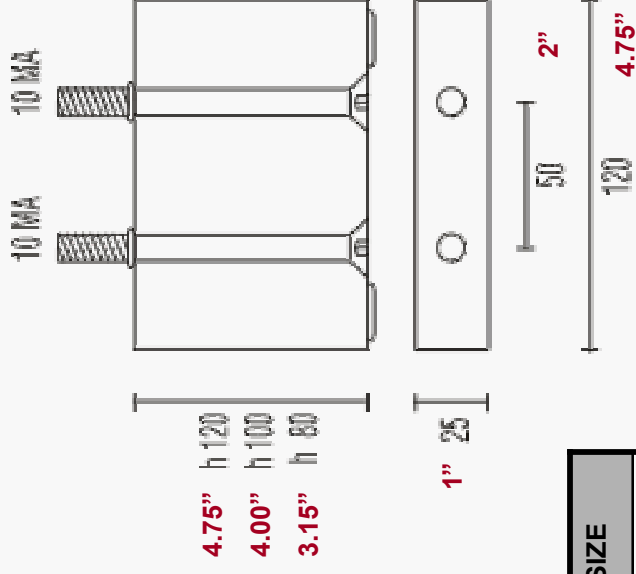

## LEGEND

80 = measurement in millimeters

4" = measurement in inches

PART #	MATERIAL	FINISH	HEIGHT	PACK SIZE
20APARL080	ALUMINUM	POLISH	3.15" (80mm)	24PCS
20APARO080	ALUMINUM	MATTE	3.15" (80mm)	24PCS
20APARL100	ALUMINUM	POLISH	4.00" (100mm)	24PCS
20APARO100	ALUMINUM	MATTE	4.00" (100mm)	24PCS
20APARL120	ALUMINUM	POLISH	4.75" (120mm)	24PCS
20APARO120	ALUMINUM	MATTE	4.75" (120mm)	24PCS